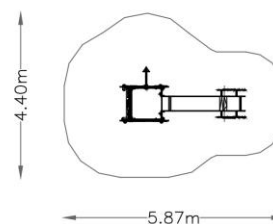

Multi-game Giraffe

Ref.JIANI003

Specifications

- Multigame shaped like a giraffe formed by a basic tower with metal main structure, with fire bar exit and a slide.
- 15 mm PEHD panels, roof and sliding ramp.
- Structural pillars and metal structure of stainless steel tubes.
- Galvanized steel screws.
- Floor with non-slip phenolic board.
- Recommended age of use from 5 to 12 years.
- Allows the child to slide, relate and climb. It favors the learning of shift play.
- Complies with UNE EN1176 regulations.