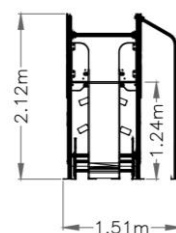

Multi-game Giraffe

Ref.JIANI003

Specifications

- Multigame shaped like a giraffe formed by a basic tower with metal main structure, with fire bar exit and a slide.
- 15 mm PEHD panels, roof and sliding ramp.
- Structural pillars and metal structure of stainless steel tubes.
- Galvanized steel screws.
- Floor with non-slip phenolic board.
- Recommended age of use from 5 to 12 years.
- Allows the child to slide, relate and climb. It favors the learning of shift play.
- Complies with UNE EN1176 regulations.