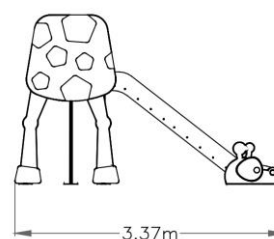

Multi-game Giraffe

Ref.JIANI003

Specifications

- Multigame shaped like a giraffe formed by a basic tower with metal main structure, with fire bar exit and a slide.
- 15 mm PEHD panels, roof and sliding ramp.
- Structural pillars and metal structure of stainless steel tubes.
- Galvanized steel screws.
- Floor with non-slip phenolic board.
- Recommended age of use from 5 to 12 years.
- Allows the child to slide, relate and climb. It favors the learning of shift play.
- Complies with UNE EN1176 regulations.