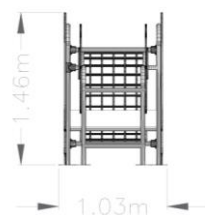

### Specifications

- Multi-game in the shape of a rhino formed by a main metal structure, with climbing network and side surfaces with holes.
- 15 mm PEHD panels, roof and sliding ramp.
- Structural pillars and metal structure of stainless steel tubes.
- Galvanized steel screws.
- Floor with non-slip phenolic board.
- Recommended age of use from 3 to 12 years.
- Allows the child to slide, relate and climb. It favors the learning of shift play.
- Certified according to UNE EN1176.