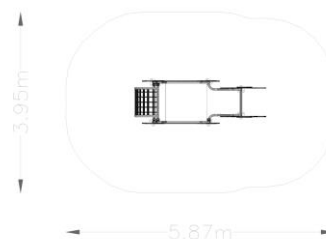

### Specifications

- Multi-game in the shape of a rhino formed by a main metal structure, with climbing network and side surfaces with holes.
- 15 mm PEHD panels, roof and sliding ramp.
- Structural pillars and metal structure of stainless steel tubes.
- Galvanized steel screws.
- Floor with non-slip phenolic board.
- Recommended age of use from 3 to 12 years.
- Allows the child to slide, relate and climb. It favors the learning of shift play.
- Certified according to UNE EN1176.