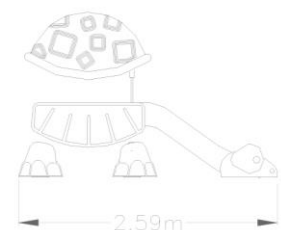

Multi-game Turtle

Ref.JIANI007

Specifications

- Multigame children shaped like a turtle, basic tower with metal main structure, exiting a slide.
- 15 mm PEHD panels, roof and sliding ramp.
- Structural pillars and metal structure of stainless steel tubes.
- Galvanized steel screws.
- Floor with non-slip phenolic board.
- Recommended age of use from 1 to 5 years.
- Allows the child to slide, relate and climb. It favors the learning of shift play.
- Certified according to UNE EN1176.