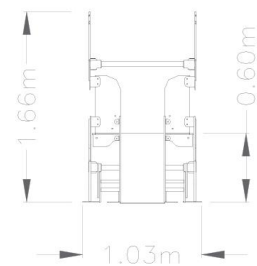

Multi-game Turtle

Ref.JIANI007

Specifications

- Multigame children shaped like a turtle, basic tower with metal main structure, exiting a slide.
- 15 mm PEHD panels, roof and sliding ramp.
- Structural pillars and metal structure of stainless steel tubes.
- Galvanized steel screws.
- Floor with non-slip phenolic board.
- Recommended age of use from 1 to 5 years.
- Allows the child to slide, relate and climb. It favors the learning of shift play.
- Certified according to UNE EN1176.