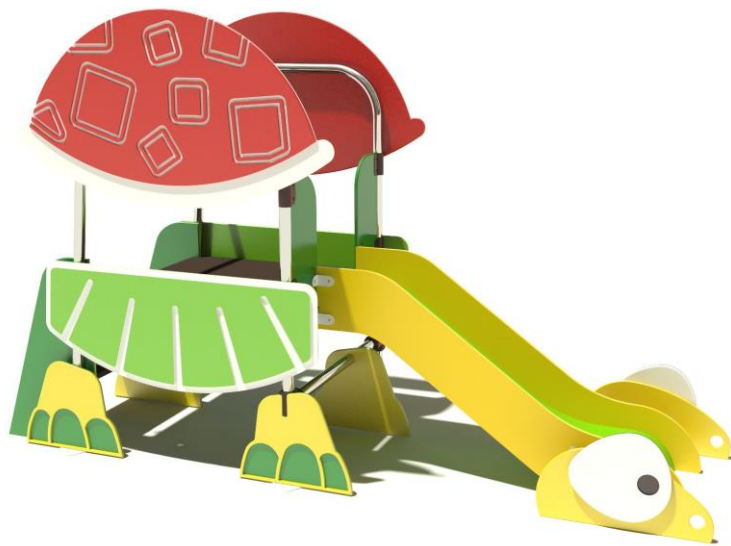

Multi-game Turtle

Ref.JIANI007

Specifications

- Multigame children shaped like a turtle, basic tower with metal main structure, exiting a slide.
- 15 mm PEHD panels, roof and sliding ramp.
- Structural pillars and metal structure of stainless steel tubes.
- Galvanized steel screws.
- Floor with non-slip phenolic board.
- Recommended age of use from 1 to 5 years.
- Allows the child to slide, relate and climb. It favors the learning of shift play.
- Certified according to UNE EN1176.