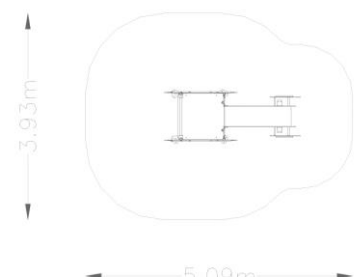

Multi-game Turtle

Ref.JIANI007

Specifications

- Multigame children shaped like a turtle, basic tower with metal main structure, exiting a slide.
- 15 mm PEHD panels, roof and sliding ramp.
- Structural pillars and metal structure of stainless steel tubes.
- Galvanized steel screws.
- Floor with non-slip phenolic board.
- Recommended age of use from 1 to 5 years.
- Allows the child to slide, relate and climb. It favors the learning of shift play.
- Certified according to UNE EN1176.