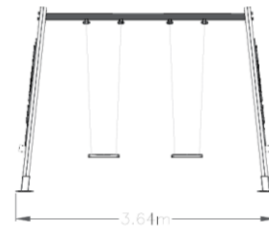

### Specifications

- Children's multigame consisting of a squirrel-shaped swing made up of galvanized steel and polyethylene with stainless steel chains and rubber seat with soul of steel.
- Structural pillars and metal structure of stainless steel tubes.
- Galvanized steel screws.
- Recommended age of use from 3 to 12 years.
- Allows the child to swing.
- Certified according to UNE EN1176.