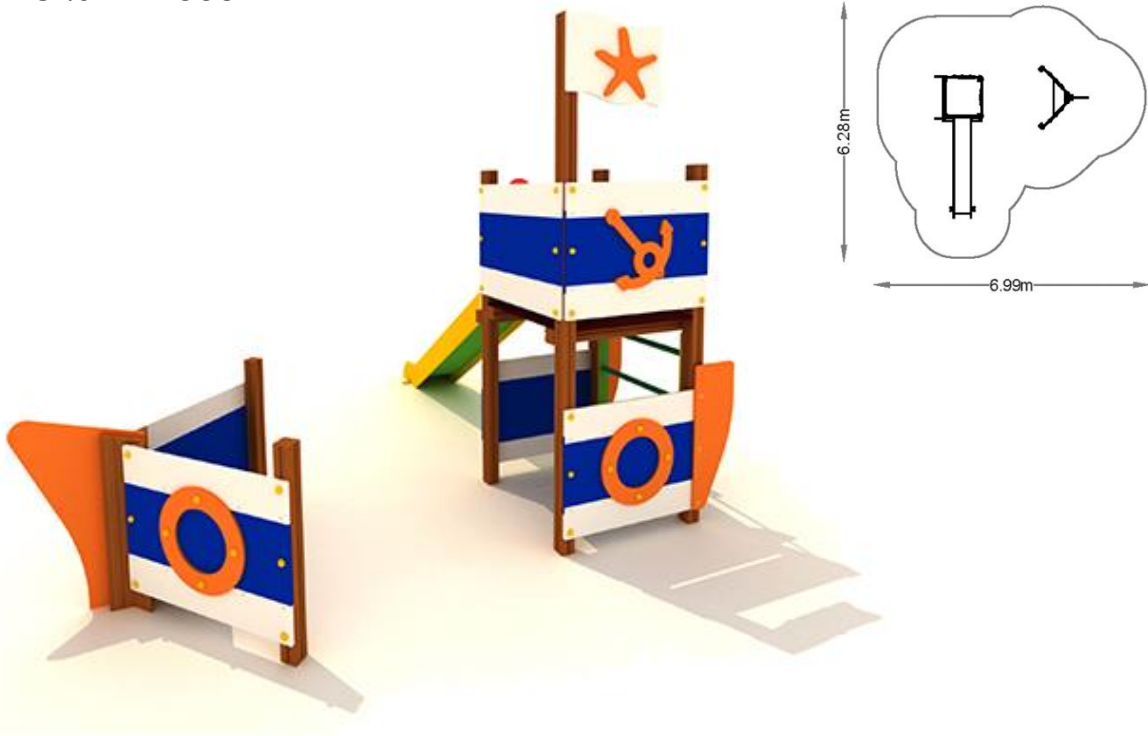

Boat 3

Ref.JIBAR003

Specifications

- Multi-game of a ship-shaped tower, which includes different elements such as a slide, interactive panels and access by ladder of bars.
- Laminated wood structure / HRC.
- 15 mm PEHD panels and sliding ramp.
- Stainless steel bars.
- No sharp edges or cracks that could pose a danger to the head entrapment, fingers or any other part of the body.
- All screws covered with colored plastic caps.
- Recommended age of 1-12 years.
- Capacity up to 5 users.
- The device is designed for public playgrounds.
- Certified according to UNE EN1176.