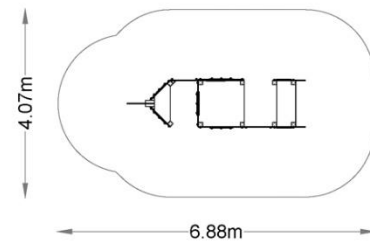

Boat 6

Ref.JIBAR006

Specifications

- Multi-game of a tower in the shape of a ship.
- Laminated wood structure / HRC.
- 15 mm PEHD sliding panels and ramp.
- Stainless steel bars.
- No sharp edges or cracks that could pose a danger to the head entrapment, fingers or any other part of the body.
- All screws covered with colored plastic caps.
- Recommended age of 1-5 years.
- Capacity up to 6 users.
- The device is designed for public playgrounds.
- Certified according to UNE EN1176.