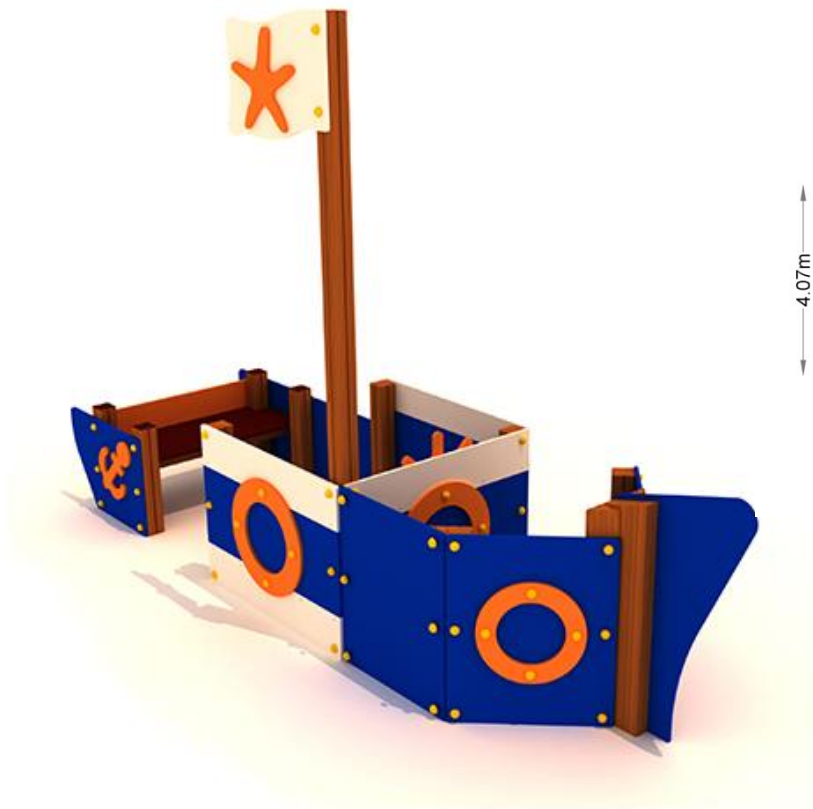

Boat 6

Ref.JIBAR006

Specifications

- Multi-game of a tower in the shape of a ship.
- Laminated wood structure / HRC.
- 15 mm PEHD sliding panels and ramp.
- Stainless steel bars.
- No sharp edges or cracks that could pose a danger to the head entrapment, fingers or any other part of the body.
- All screws covered with colored plastic caps.
- Recommended age of 1-5 years.
- Capacity up to 6 users.
- The device is designed for public playgrounds.
- Certified according to UNE EN1176.