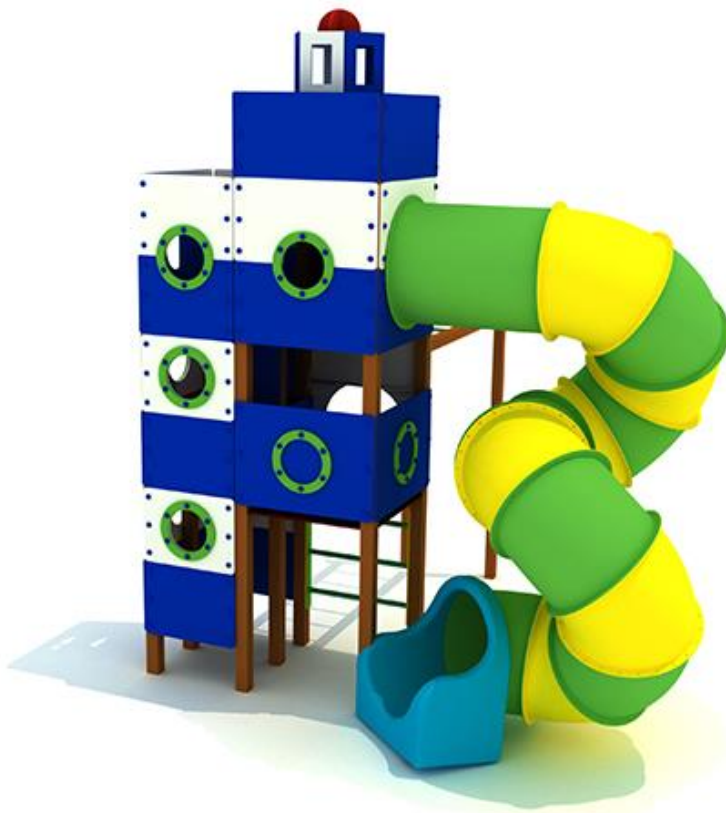

## Lighthouse

Ref.JIBAR009

### Specifications

- Multi-game with a tower-slide, a horizontal staircase, different windows and access by a ladder of bars.
- Laminated wood structure / HRC.
- 15 mm PEHD sliding panels and ramp.
- Stainless steel bars.
- No sharp edges or cracks that could pose a danger to the head entrapment, fingers or any other part of the body.
- All screws covered with colored plastic caps.
- Recommended age of 3-12 years.
- Capacity up to 10 users.
- The device is designed for public playgrounds.
- Certified according to UNE EN1176.