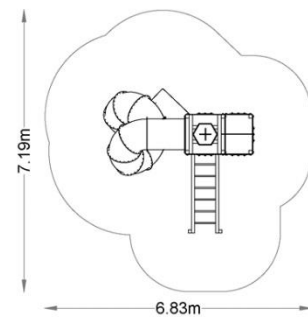

### Specifications

- Multi-game with a tower-slide, a horizontal staircase, different windows and access by a ladder of bars.
- Laminated wood structure / HRC.
- 15 mm PEHD sliding panels and ramp.
- Stainless steel bars.
- No sharp edges or cracks that could pose a danger to the head entrapment, fingers or any other part of the body.
- All screws covered with colored plastic caps.
- Recommended age of 3-12 years.
- Capacity up to 10 users.
- The device is designed for public playgrounds.
- Certified according to UNE EN1176.