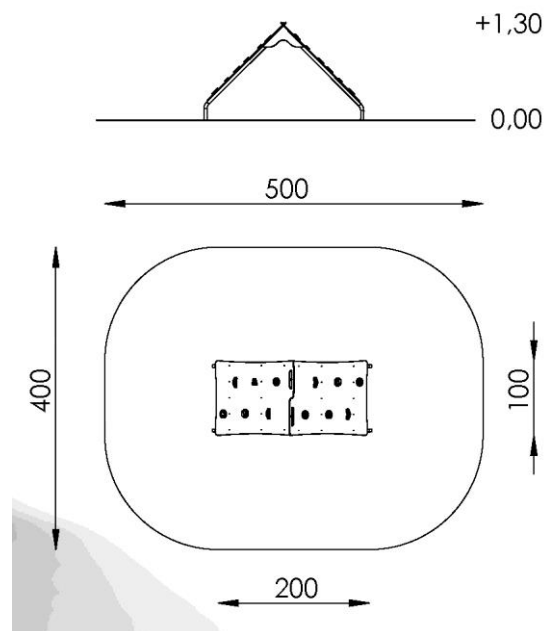

Technical Data Sheet

ALUMINIUM PLAYGROUND

crouS®

Ceres

Ref.JIC1595

Specifications

- Aluminum structure game element, designed for children's fun, providing a complete set.
- Structural posts in aluminum, with reinforced soul.
- Ceilings, protections, barriers and decorative elements in HPL/HDPE.
- All screws in stainless steel and covered with HDPE colored plastic caps.
- Colors may vary by model.
- Safety caps for structural poles of HDPE.
- Recommended age of use from 1 year.
- Designed for installation on soft soil.
- Certified according to regulations.