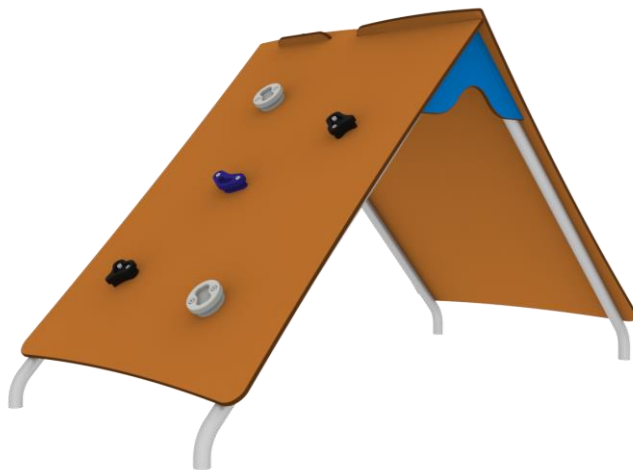

Technical Data Sheet

ALUMINIUM PLAYGROUND

crouS®

Ceres

Ref.JIC1595

Specifications

- Aluminum structure game element, designed for children's fun, providing a complete set.
- Structural posts in aluminum, with reinforced soul.
- Ceilings, protections, barriers and decorative elements in HPL/HDPE.
- All screws in stainless steel and covered with HDPE colored plastic caps.
- Colors may vary by model.
- Safety caps for structural poles of HDPE.
- Recommended age of use from 1 year.
- Designed for installation on soft soil.
- Certified according to regulations.