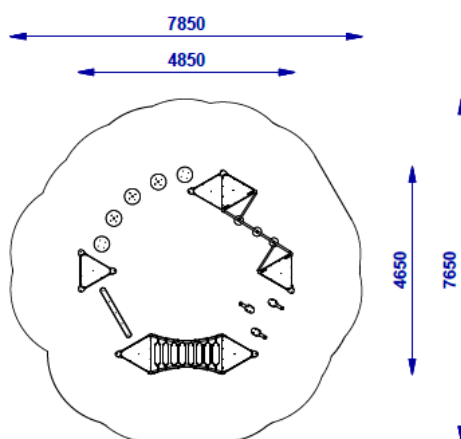

Agility 6

Ref.JIK3647S

Specifications

- Activity circuit with platforms, a bridge and networks.
- Powder coated galvanized steel structure.
- Stainless and galvanized connectors.
- Decorative elements of HDPE plates.
- Polypropylene ropes with steel core.
- Platforms made of HDPE boards with non-slip layer.
- No sharp edges or cracks that could endanger the head entrapment, fingers, or any other part of the body.
- All screws covered with polyamide lids.
- It is recommended to anchor it to the ground at 800 mm.
- The device is designed for public playgrounds.
- Recommended age of use from 1 year.
- Certificate according to UNE EN1176 regulations.