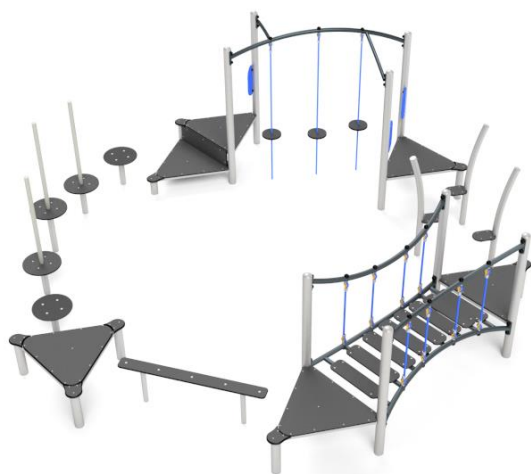

Agility 6

Ref.JIK3647S

Specifications

- Activity circuit with platforms, a bridge and networks.
- Powder coated galvanized steel structure.
- Stainless and galvanized connectors.
- Decorative elements of HDPE plates.
- Polypropylene ropes with steel core.
- Platforms made of HDPE boards with non-slip layer.
- No sharp edges or cracks that could endanger the head entrapment, fingers, or any other part of the body.
- All screws covered with polyamide lids.
- It is recommended to anchor it to the ground at 800 mm.
- The device is designed for public playgrounds.
- Recommended age of use from 1 year.
- Certificate according to UNE EN1176 regulations.