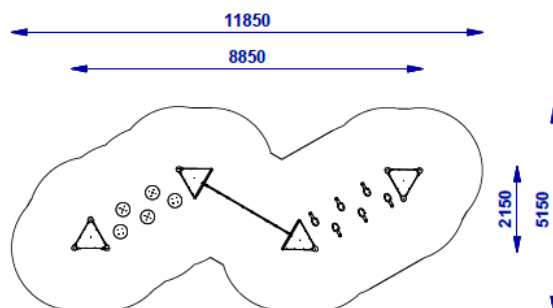

## Agility 8

Ref.JIK3648S

### Specifications

- Activity circuit with platforms, walkways and bridges to promote balance and agility.
- Powder coated galvanized steel structure.
- Stainless and galvanized connectors.
- Decorative elements of HDPE plates.
- Polypropylene ropes with steel core.
- Platforms made of HDPE boards with non-slip layer.
- No sharp edges or cracks that could endanger the head entrapment, fingers, or any other part of the body.
- All screws covered with polyamide lids.
- It is recommended to anchor it to the ground at 800 mm.
- The device is designed for public playgrounds.
- Recommended age of use from 1 year.
- Certificate according to UNE EN1176 regulations.