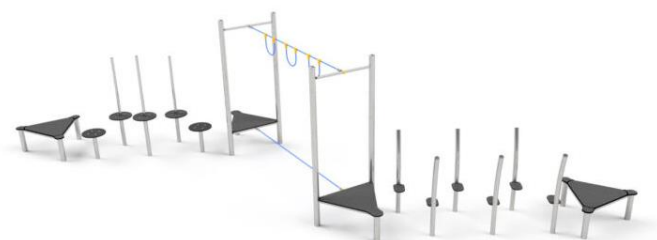

## Agility 8

Ref.JIK3648S

### Specifications

- Activity circuit with platforms, walkways and bridges to promote balance and agility.
- Powder coated galvanized steel structure.
- Stainless and galvanized connectors.
- Decorative elements of HDPE plates.
- Polypropylene ropes with steel core.
- Platforms made of HDPE boards with non-slip layer.
- No sharp edges or cracks that could endanger the head entrapment, fingers, or any other part of the body.
- All screws covered with polyamide lids.
- It is recommended to anchor it to the ground at 800 mm.
- The device is designed for public playgrounds.
- Recommended age of use from 1 year.
- Certificate according to UNE EN1176 regulations.