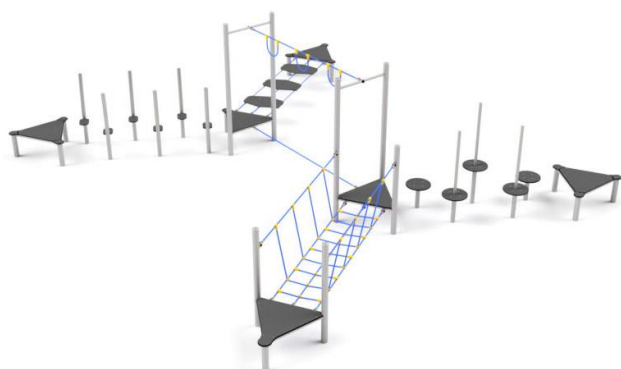

Agility 11

Ref.JIK3650S

Specifications

- Activity circuit with platforms, walkways and bridges to promote balance and agility.
- Powder coated galvanized steel structure.
- Stainless and galvanized connectors.
- Decorative elements of HDPE plates.
- Polypropylene ropes with steel core.
- Platforms made of HDPE boards with non-slip layer.
- No sharp edges or cracks that could endanger the head entrapment, fingers, or any other part of the body.
- All screws covered with polyamide lids.
- It is recommended to anchor it to the ground at 800 mm.
- The device is designed for public playgrounds.
- Recommended age of use from 1 year.
- Certificate according to UNE EN1176 regulations.