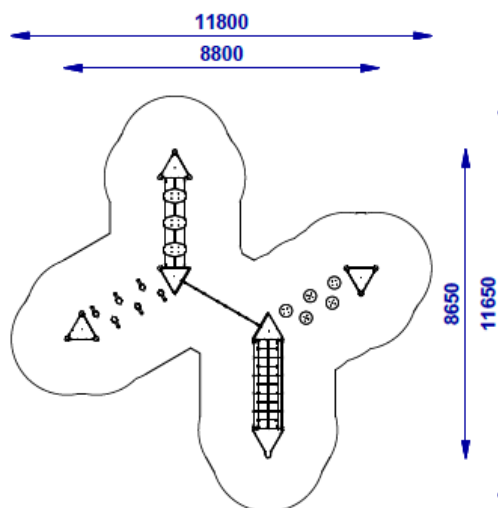

Agility 11

Ref.JIK3650S

Specifications

- Activity circuit with platforms, walkways and bridges to promote balance and agility.
- Powder coated galvanized steel structure.
- Stainless and galvanized connectors.
- Decorative elements of HDPE plates.
- Polypropylene ropes with steel core.
- Platforms made of HDPE boards with non-slip layer.
- No sharp edges or cracks that could endanger the head entrapment, fingers, or any other part of the body.
- All screws covered with polyamide lids.
- It is recommended to anchor it to the ground at 800 mm.
- The device is designed for public playgrounds.
- Recommended age of use from 1 year.
- Certificate according to UNE EN1176 regulations.