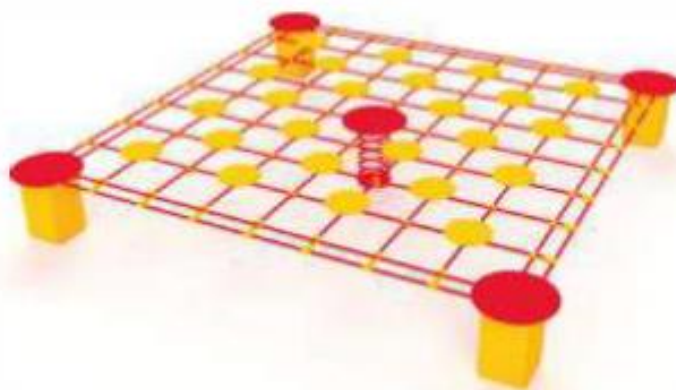

Horizontal net

Ref.JIK3671S

Specifications

- Network balancing platform.
- Polypropylene ropes with steel soul.
- Stainless and galvanized connectors.
- No sharp edges or cracks that could pose the head entrapment, fingers or any other part of the body.
- All screws covered with polyamide caps.
- It is recommended to be anchored to the ground at 800 mm on land.
- The device is designed for public playgrounds.
- Recommended age of use from 3 years.
- Certified according to UNE EN1176 regulations.