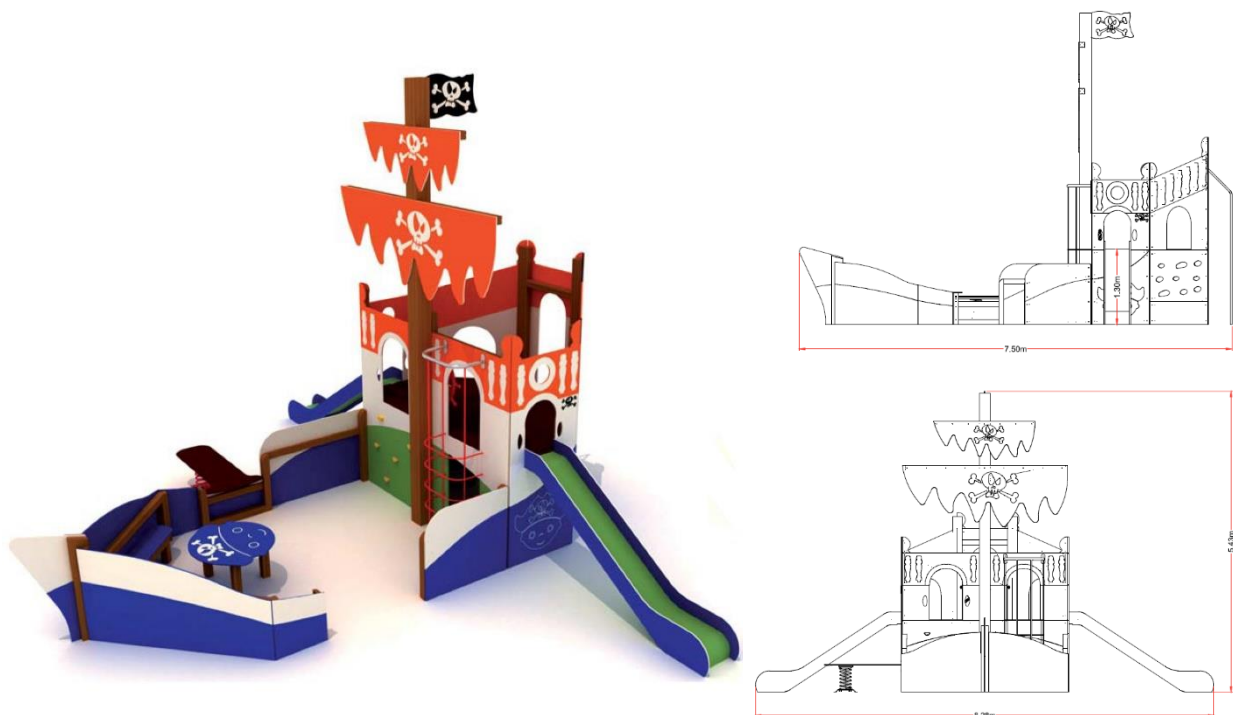

## Pirate Boat

Ref. JIPIR009

### Specifications

- Complete multiplayer in the shape of a boat, rudder on the platform, two exit slides, curved access rope, climbing wall access ladder, platform with games table and aft exit by fire brigade.
- Laminated wood / HRC structure.
- 15 mm HDPE sliding panels and ramp.
- Stainless steel bars.
- No sharp edges or cracks that could pose the head entrapment, fingers or any other part of the body.
- All screws covered with colored plastic caps.
- Recommended age of use of 1-12 years.
- Capacity of up to 15 users.
- The device is designed for public playgrounds.
- Certified according to UNE EN1 176 regulations.