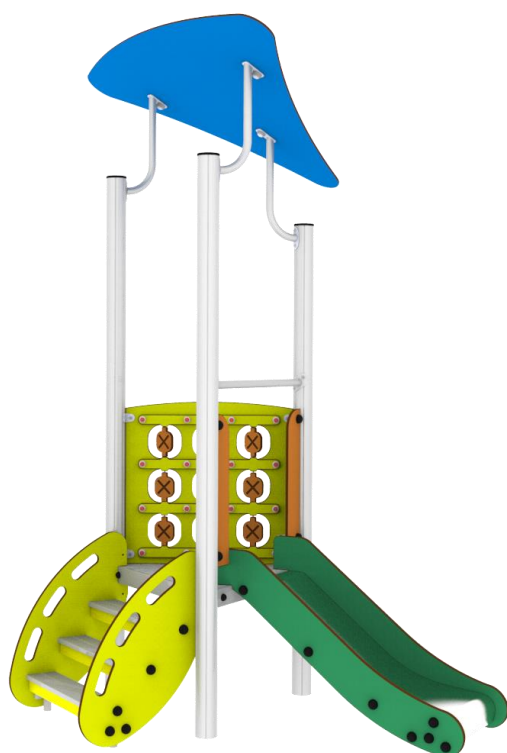

Venus Multigame

Ref.JISR1587

Specifications

- Aluminum structure game element, designed for children's fun, providing a complete game.
- 89mm circular posts in aluminium, with reinforced soul.
- Aluminum platforms. With non-slip plates.
- Ceilings, protections, panels and decorative elements in HPL/HDPE.
- All screws in stainless steel and covered with colorful HDPE plastic caps.
- Colors may vary by model.
- Safety caps for HDPE structural poles.
- Recommended age of use from 3 years.
- Designed for installation on soft soil.
- Certified according to regulations.