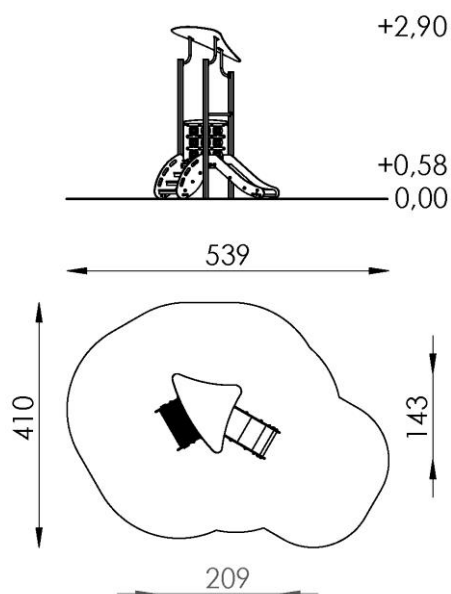

Venus Multigame

Ref.JISR1587

Specifications

- Aluminum structure game element, designed for children's fun, providing a complete game.
- 89mm circular posts in aluminium, with reinforced soul.
- Aluminum platforms. With non-slip plates.
- Ceilings, protections, panels and decorative elements in HPL/HDPE.
- All screws in stainless steel and covered with colorful HDPE plastic caps.
- Colors may vary by model.
- Safety caps for HDPE structural poles.
- Recommended age of use from 3 years.
- Designed for installation on soft soil.
- Certified according to regulations.