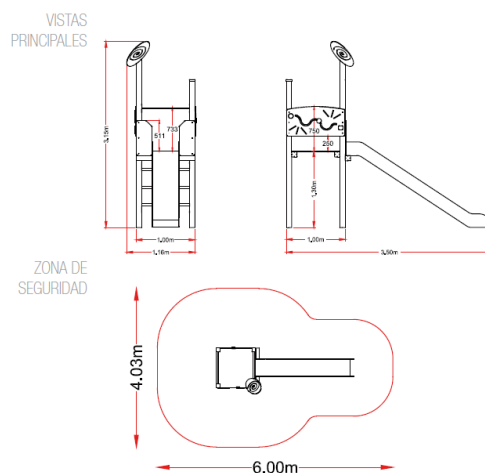

## Bassic Slide

Ref. JITBASS001

### Specifications

- Multigame with basic tower with main structure formed of wood and square floor. With a staircase, an exit slide and 2 interactive panels.
- Laminated wood structure of 90 x 90 mm.
- Panels and ceilings of 15 mm HDPE plates.
- Non-slip phenolic board floor.
- No sharp edges or cracks that could pose a danger to head entrapment, fingers or any other part of the body.
- All screws are covered with colored plastic caps.
- Recommended age of use from 5 to 12 years.
- Capacity of up to 4 users.
- Allows you to slide, relate, climb and play in turns.
- The device is specially designed for public playgrounds.
- Certified according to UNE EN1 176 regulations.