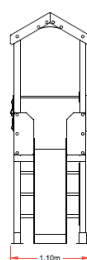

ARGOS 1

JISARGOS001

crOus®

JUEGOS INFANTILES