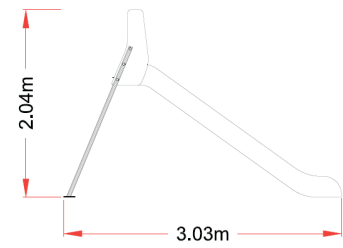

TOBOGÁN HDPE + GALV 130

JITOB003G

crOus®

JUEGOS INFANTILES

+3

**PEHD
15mm**

**UNE
EN 1176**

ES

- Tobogán grande de aspecto divertido.
- Escalera de tubo de acero galvanizado.
- Rampa de deslizamiento de PEHD 15mm.
- Tornillería galvanizada/acero inoxidable cubiertos con tapas de plástico de colores.

CAT

- Tobogan gran d'aspecte divertit.
- Escala de tub d'acer galvanitzat
- Rampa de lliscament de PEHD 15mm.
- Cargols galvanitzats/acer inoxidable coberts amb tapes de plàstic de colors.

ENG

- Fun-looking big slide.
- Galvanized steel pipe ladder.
- Sliding ramp PEHD 15mm.
- Galvanized/stainless steel screws covered with colored plastic caps.